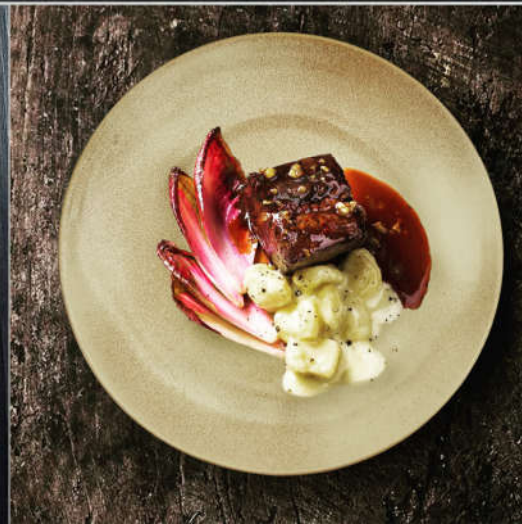

Round Plate w/ 2 handles

Dia. 25 H. 2 cm

Cream Spots

Royal Bali Celadon

"Our brown version is very warm and it's natural color gradation will become a charming background for any color of culinary creations."