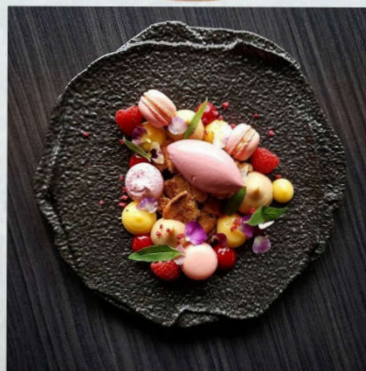

David Vidal
From Malta & Cooking in Sweden
Sous - Chef at Laholmen Hotel
Member of Culinary Team West of Sweden