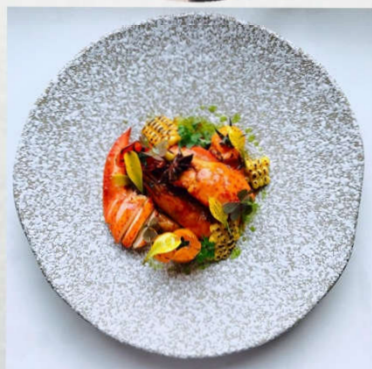

David Vidal
From Malta & Cooking in Sweden
Sous - Chef at Laholmen Hotel
Member of Culinary Team West of Sweden